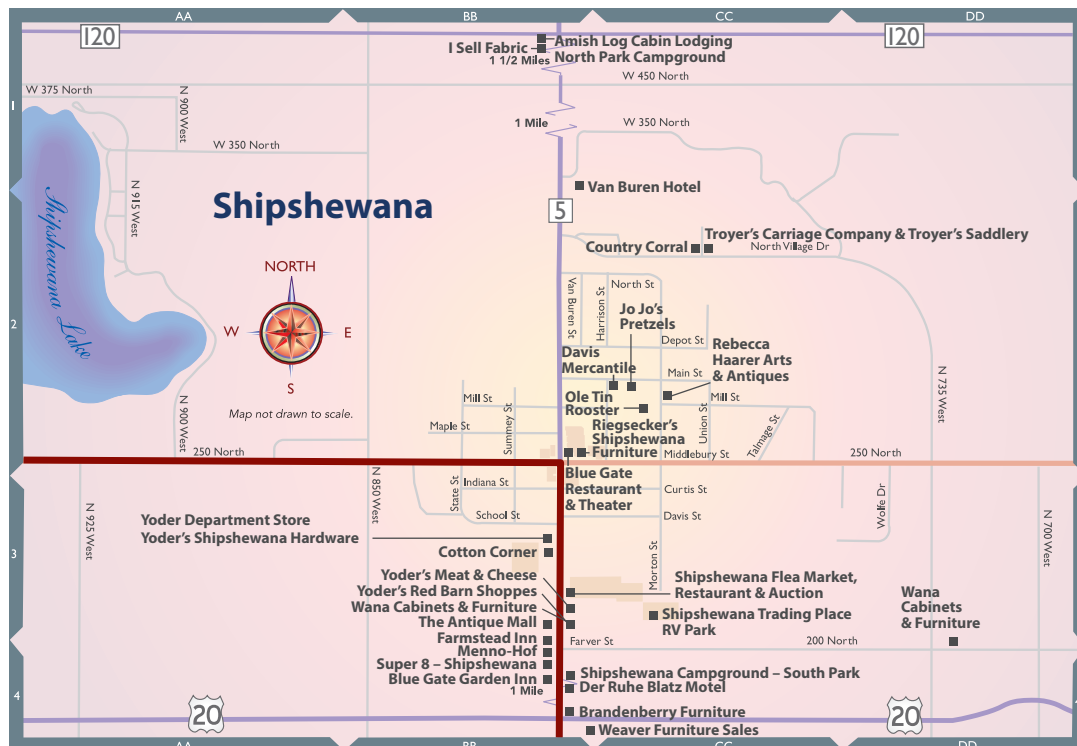

2018 QUILT GARDEN & MURAL SITES ...ALONG THE HERITAGE TRAIL

MAY 30 – OCTOBER 1

MIDDLEBURY

- Y3** Das Dutchman Essenhaus Mill & Stars garden & Double Wedding Ring mural
240 US 20
- Y3** Downtown Middlebury Interlocking Hearts of Hope mural
107 East Warren Street
- Y2** Dutch Country Market Dutch Tulips garden
11401 CR 16
- W1** Krider World's Fair Garden
Center 4 Patch Log Cabin garden
302 West Bristol Street
- X4** Martin Ace Hardware Hole in the Barn Door garden & Country Patriotic Flag mural
103 Crystal Heights Boulevard
- The Barn Door** Brickwork garden
52886 State Road 13
(See page 35 – F1)
- Y3** Varns & Hoover Hardware Welcome to Middlebury murals
101 South Main Street