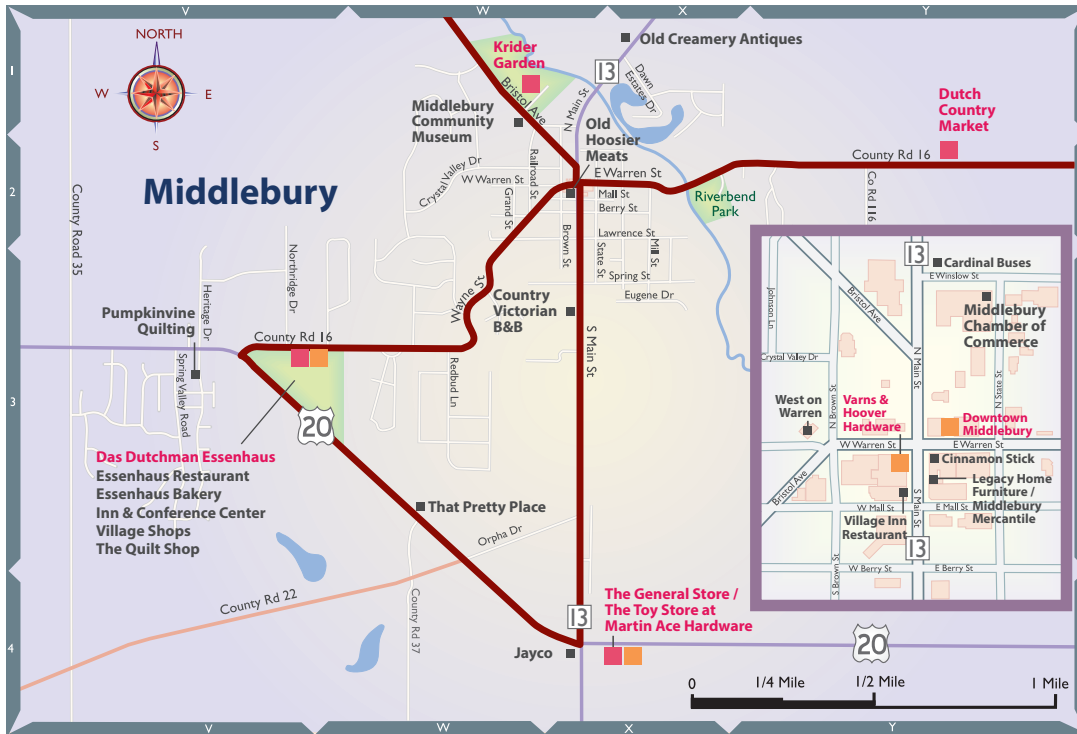

2018 QUILT GARDEN & MURAL SITES ...ALONG THE HERITAGE TRAIL

MAY 30 – OCTOBER 1

MIDDLEBURY

- Y3** Das Dutchman Essenhaus Mill & Stars garden & Double Wedding Ring mural
240 US 20
- Y3** Downtown Middlebury Interlocking Hearts of Hope mural
107 East Warren Street
- Y2** Dutch Country Market Dutch Tulips garden
11401 CR 16
- W1** Krider World's Fair Garden
Center 4 Patch Log Cabin garden
302 West Bristol Street
- X4** Martin Ace Hardware Hole in the Barn Door garden & Country Patriotic Flag mural
103 Crystal Heights Boulevard
- The Barn Door** Brickwork garden
52886 State Road 13
(See page 35 – F1)
- Y3** Varns & Hoover Hardware Welcome to Middlebury murals
101 South Main Street