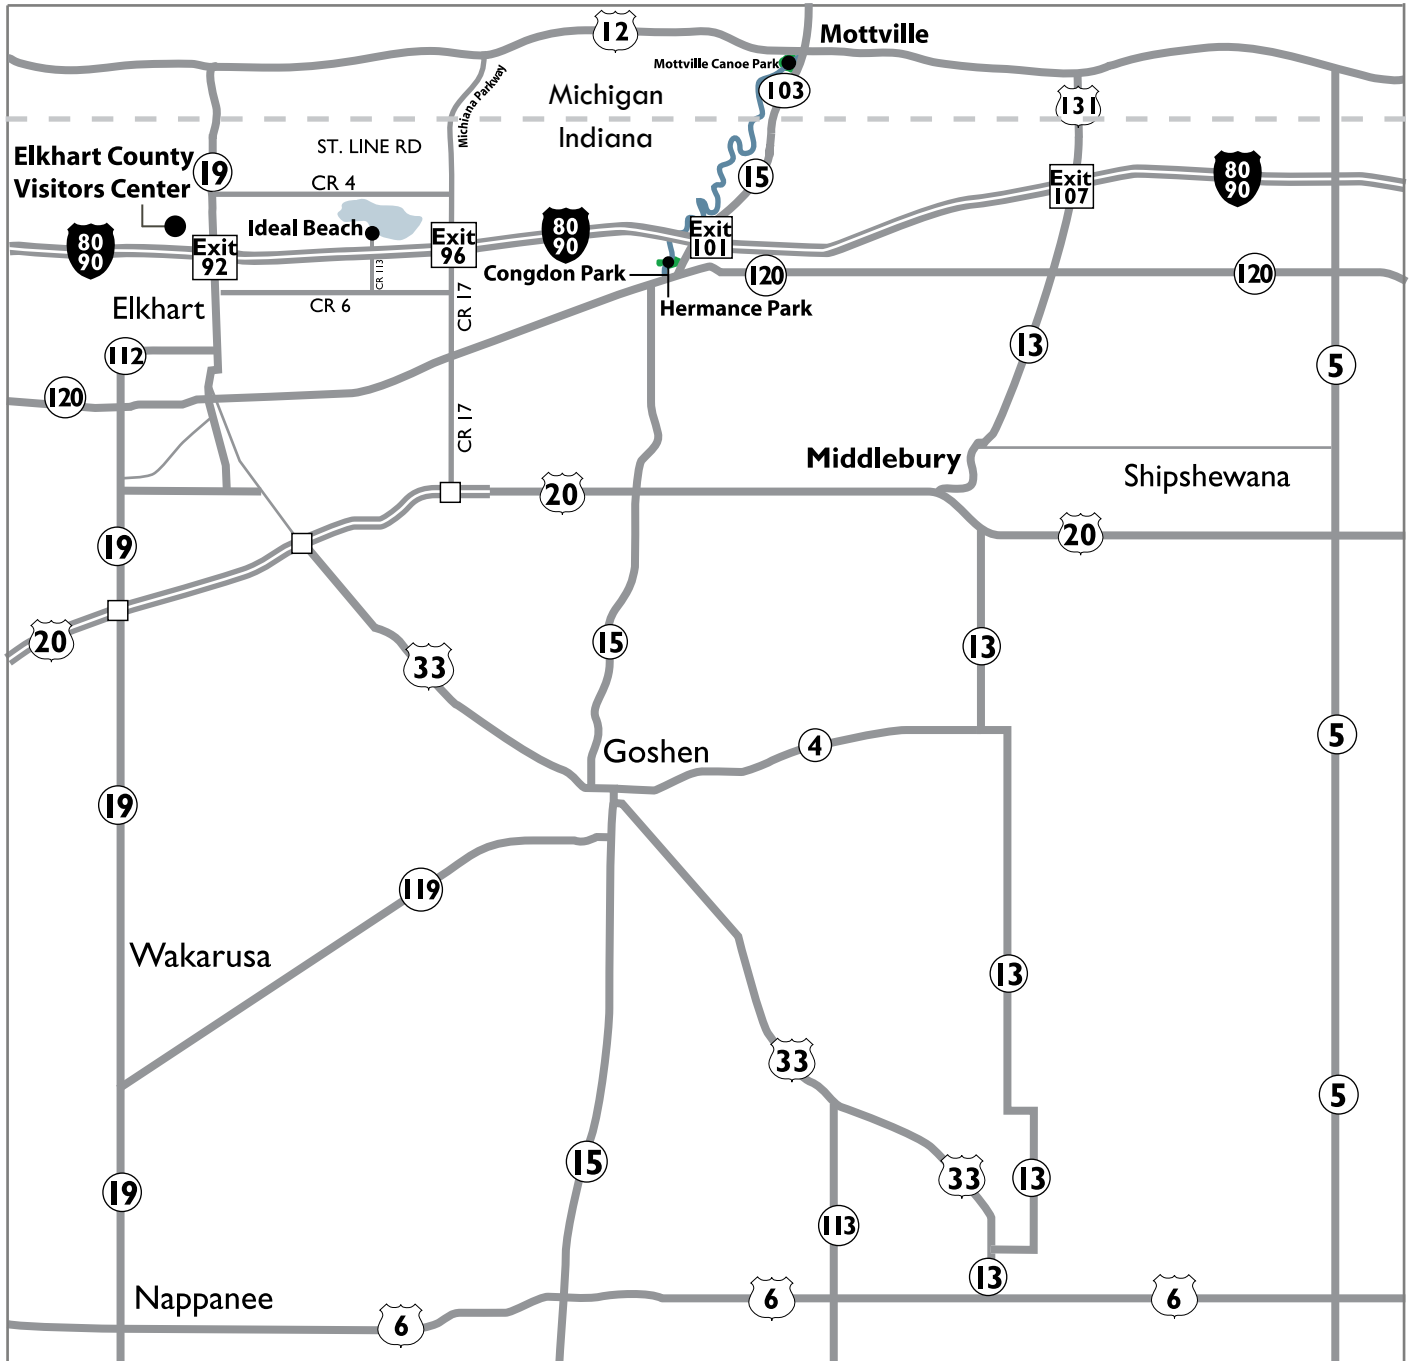

2008 USCA Nationals Key Location Map

- 1) Ideal Beach on Heaton Lake, 52256 Ideal Beach Rd, Elkhart, IN
- 2) Congdon Park, 200 N. Division St., Bristol, IN
- 3) Hermance Park, 300 E. Vistula St., Bristol, IN
- 4) Mottville Canoe Park, end of John St. off of M103, Mottville, MI

**While you're in the area, make sure to check out the NEW Quilt Gardens Tour!
For more information visit QuiltGardensTour.com**